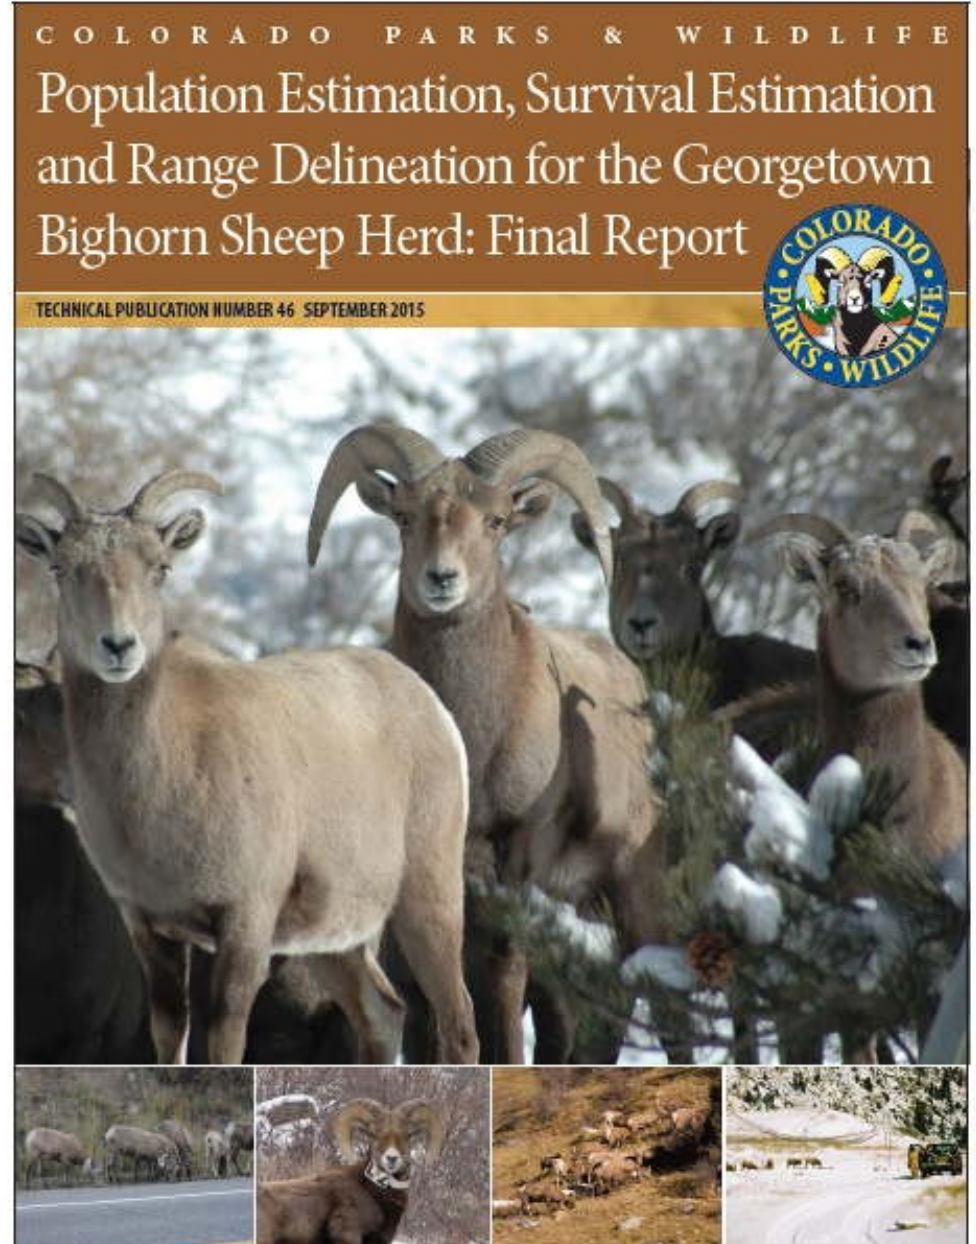

BIGHORN SHEEP ARE THE PRIDE OF COLORADO

**COLORADO
STATE
ANIMAL**

Do you know the name of the Colorado state animal? The Colorado state animal is the Rocky Mountain bighorn sheep.

**COLORADO
DIVISION OF
WILDLIFE
LOGO**

**COLORADO
STATE
UNIVERSITY
LOGO & MASCOT**

BIGHORN SHEEP WINTER & OVERALL RANGE

Figure 1. Distribution of bighorn sheep in the Georgetown herd.

BIGHORN SHEEP EWE RANGE

Figure 20. Ranges of Georgetown bighorn sheep ewe subherds.

BIGHORN SHEEP MORTALITIES

Figure 62. Locations of vehicle caused bighorn sheep mortalities from 1991 to 2010. The numbers indicate the number of bighorn sheep killed at each location where more than 1 bighorn was killed.

US Highway 40 Entrance Ramp onto Westbound Interstate 70

Figure 64. Aerial view of the US Highway 40 entrance ramp onto westbound Interstate 70. The orange circle indicates the area where bighorn sheep are stuck by vehicles.