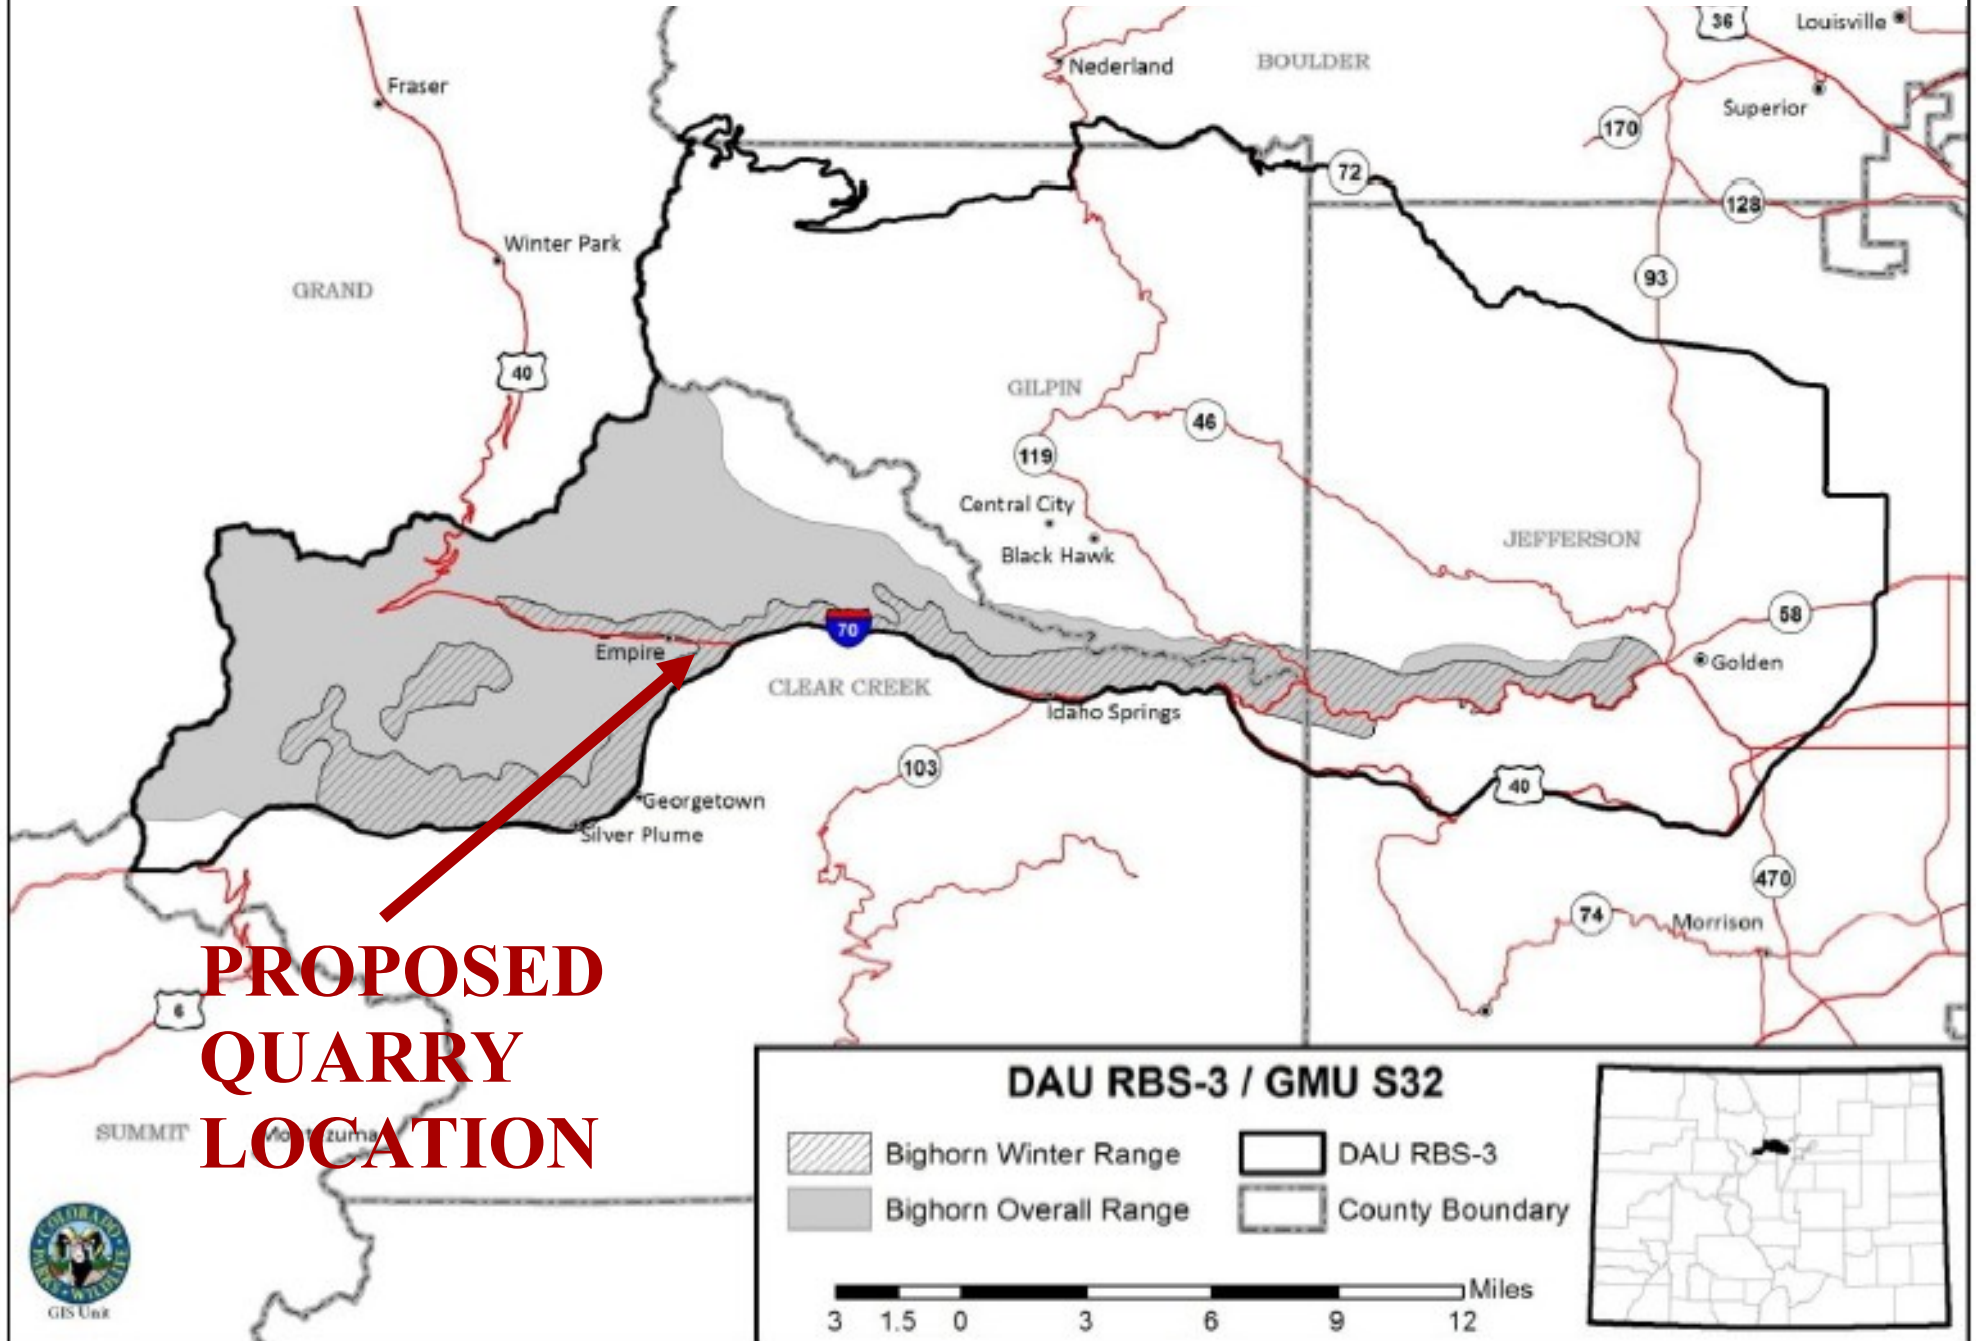

BIGHORN SHEEP ARE THE PRIDE OF COLORADO

**COLORADO
STATE
ANIMAL**

Do you know the name of the Colorado state animal? The Colorado state animal is the Rocky Mountain bighorn sheep.

**COLORADO
DIVISION OF
WILDLIFE
LOGO**

**COLORADO
STATE
UNIVERSITY
LOGO & MASCOT**

BIGHORN SHEEP WINTER & OVERALL RANGE

Figure 1. Distribution of bighorn sheep in the Georgetown herd.

BIGHORN SHEEP EWE RANGE

Figure 20. Ranges of Georgetown bighorn sheep ewe subherds.

BIGHORN SHEEP MORTALITIES

Figure 62. Locations of vehicle caused bighorn sheep mortalities from 1991 to 2010. The numbers indicate the number of bighorn sheep killed at each location where more than 1 bighorn was killed.

US Highway 40 Entrance Ramp onto Westbound Interstate 70

Figure 64. Aerial view of the US Highway 40 entrance ramp onto westbound Interstate 70. The orange circle indicates the area where bighorn sheep are stuck by vehicles.