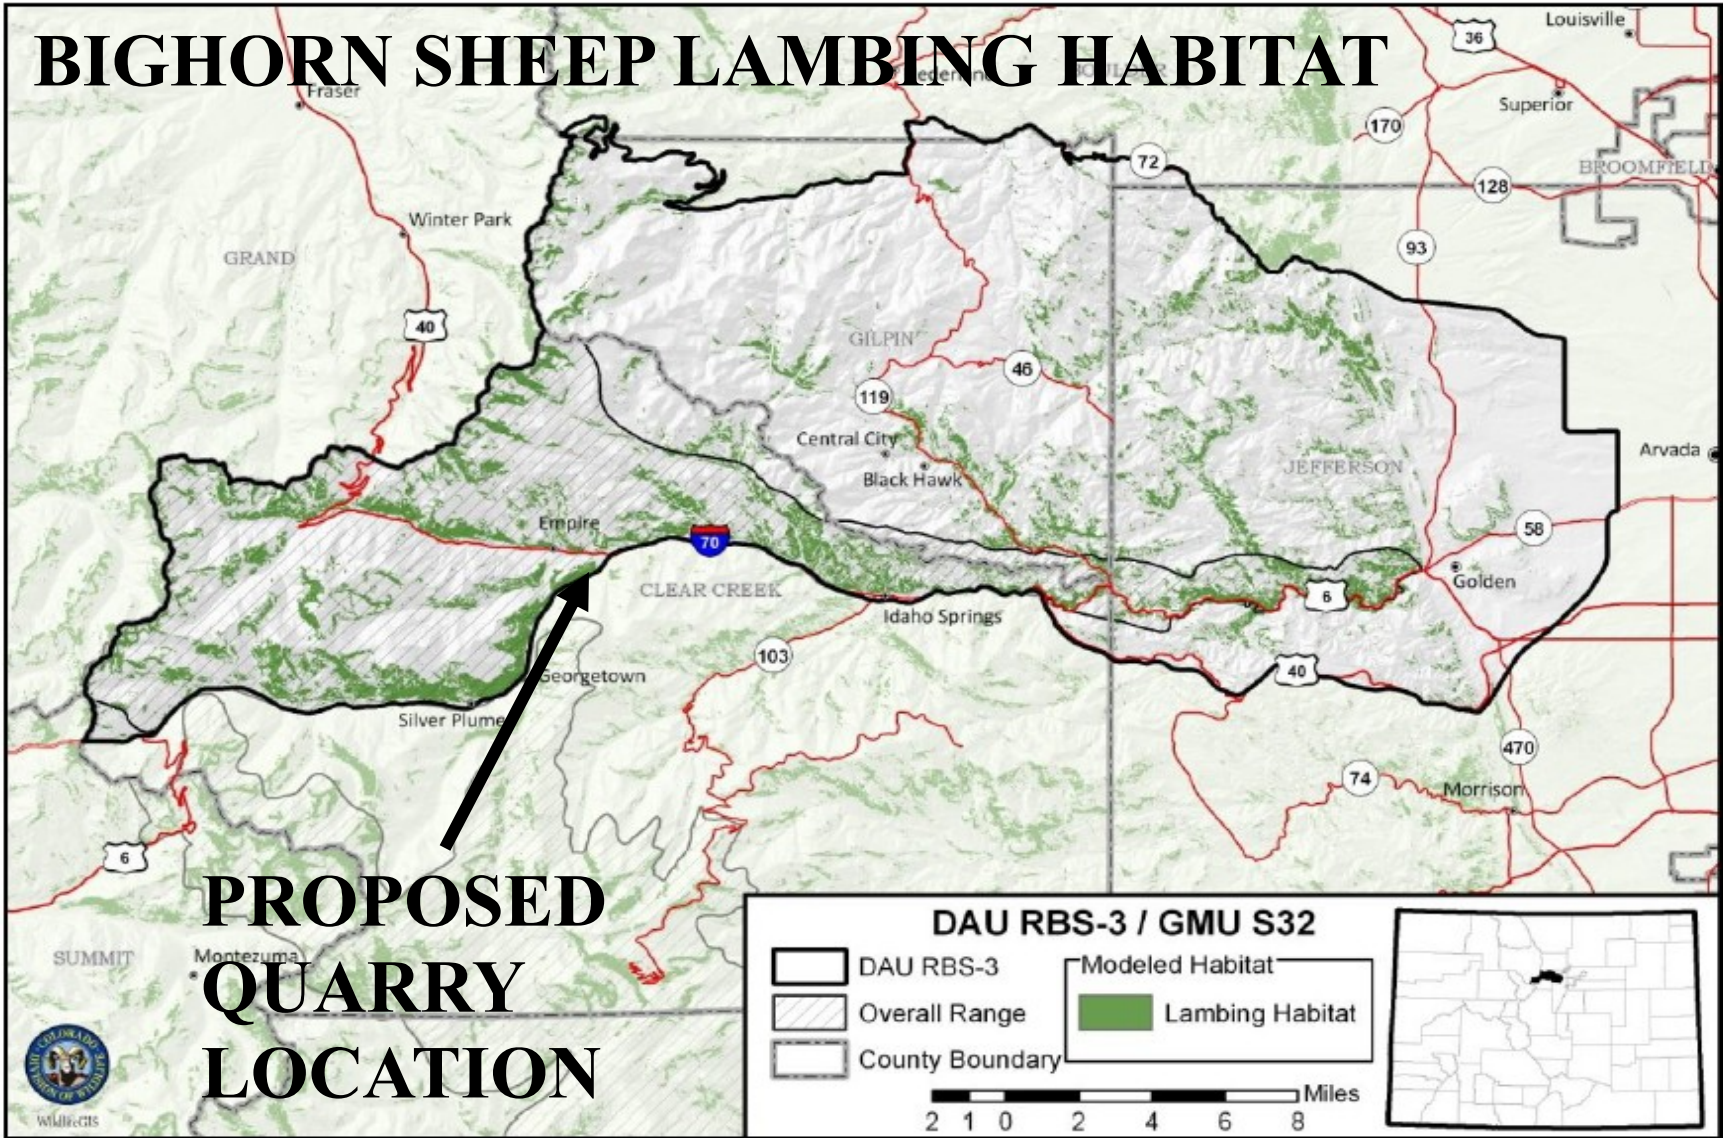

**COLORADO
STATE
UNIVERSITY
LOGO & MASCOT**

BIGHORN SHEEP WINTER & OVERALL RANGE

Figure 1. Distribution of bighorn sheep in the Georgetown herd.

BIGHORN SHEEP EWE RANGE

Figure 20. Ranges of Georgetown bighorn sheep ewe subherds.

4 HERDS IN QUARRY LOCATION

BIGHORN SHEEP RAM RANGE

Figure 21. Ranges of Georgetown bighorn sheep ram subherds.

3 HERDS IN QUARRY LOCATION

L A M B S

Figure 53. Modeled bighorn sheep lambing habitat and occupied range of the Georgetown bighorn sheep herd.

BIGHORN SHEEP MORTALITIES

Figure 62. Locations of vehicle caused bighorn sheep mortalities from 1991 to 2010. The numbers indicate the number of bighorn sheep killed at each location where more than 1 bighorn was killed.

US Highway 40 Entrance Ramp onto Westbound Interstate 70

Figure 64. Aerial view of the US Highway 40 entrance ramp onto westbound Interstate 70. The orange circle indicates the area where bighorn sheep are stuck by vehicles.