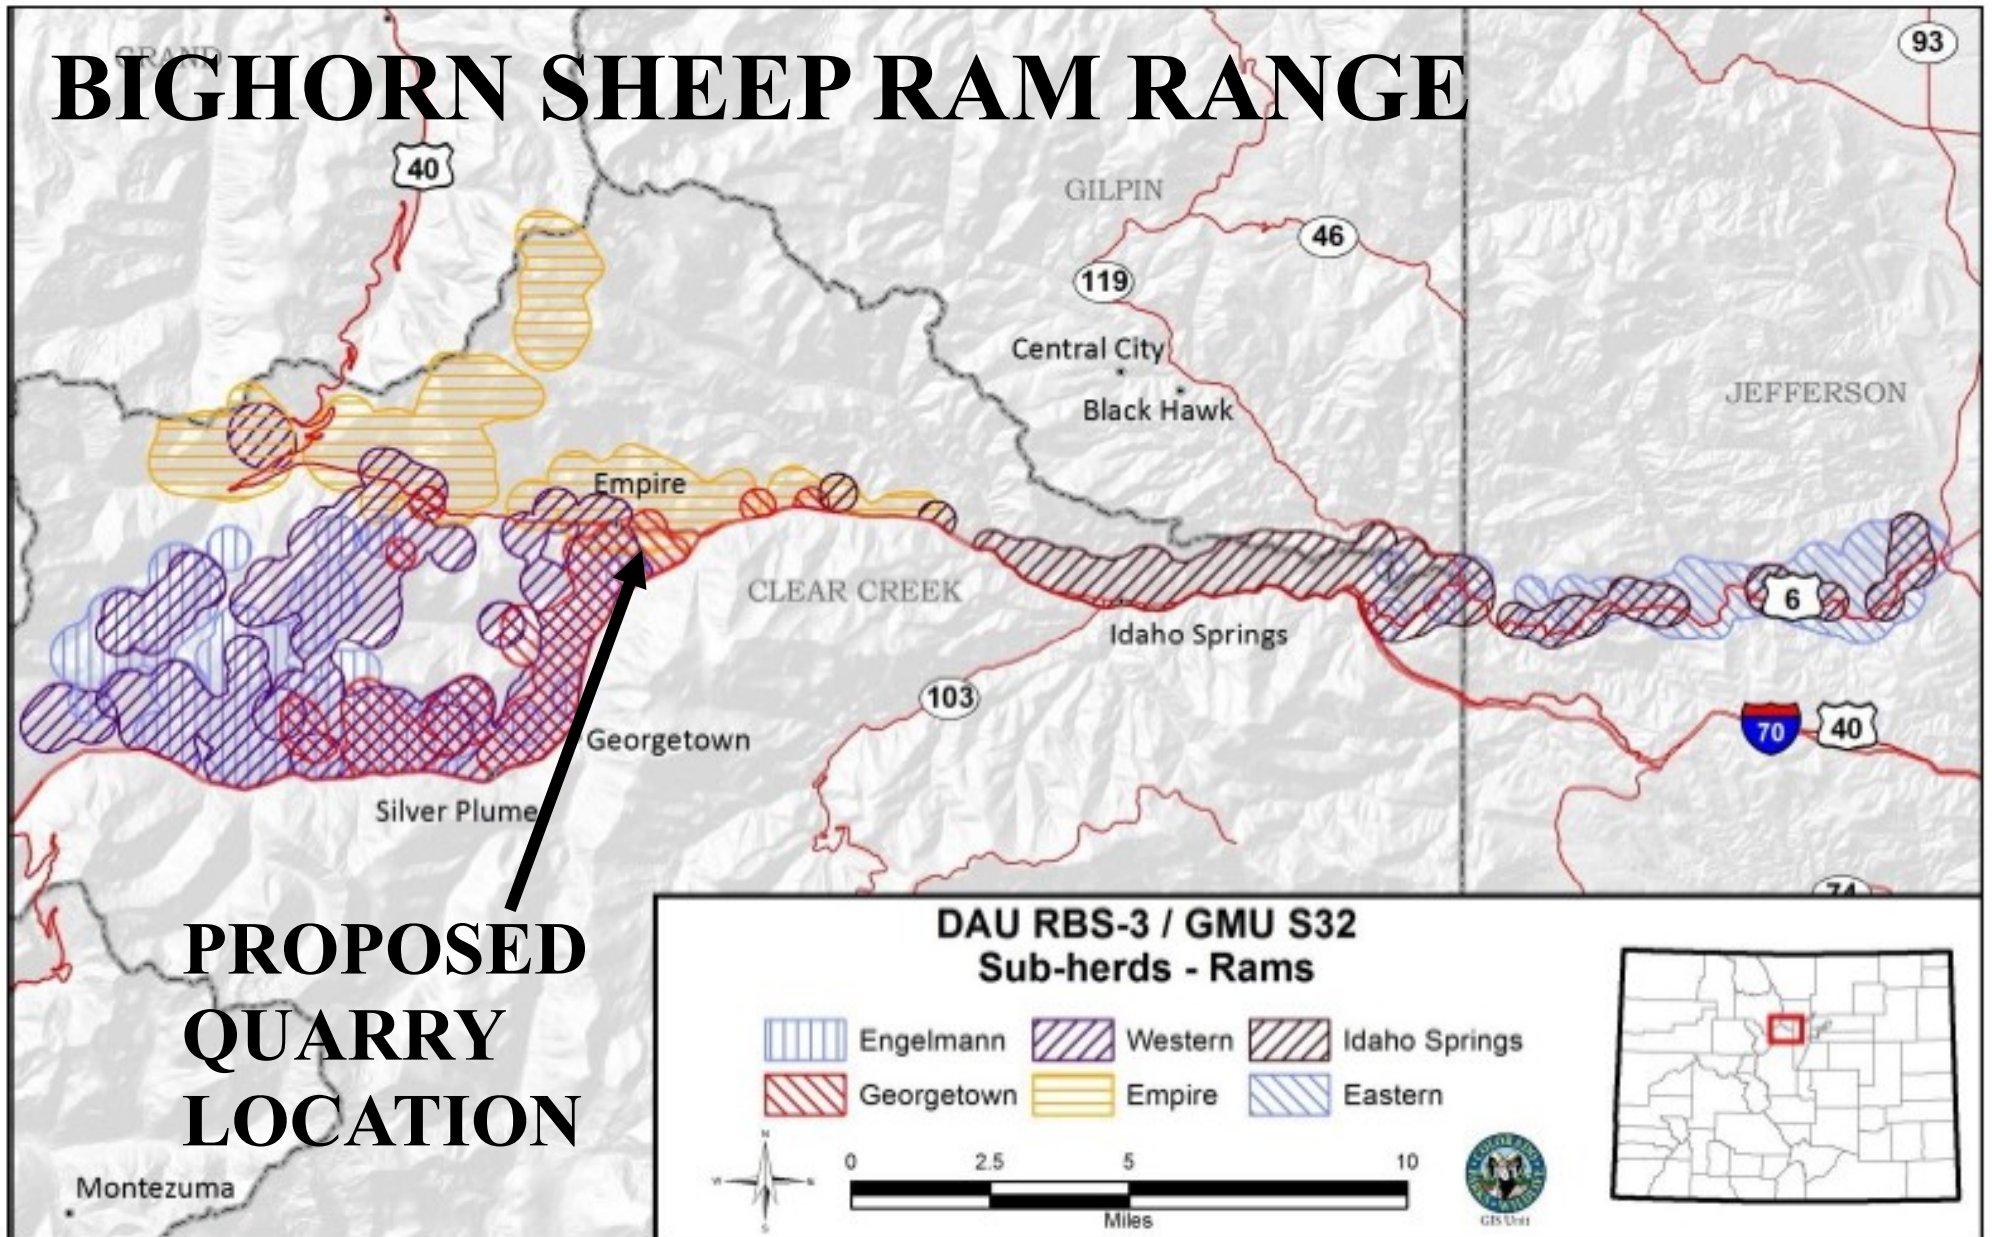

**COLORADO
STATE
UNIVERSITY
LOGO & MASCOT**

BIGHORN SHEEP WINTER & OVERALL RANGE

Figure 1. Distribution of bighorn sheep in the Georgetown herd.

BIGHORN SHEEP EWE RANGE

Figure 20. Ranges of Georgetown bighorn sheep ewe subherds.

4 HERDS IN QUARRY LOCATION

BIGHORN SHEEP RAM RANGE

Figure 21. Ranges of Georgetown bighorn sheep ram subherds.

3 HERDS IN QUARRY LOCATION

L A M B S

Figure 53. Modeled bighorn sheep lambing habitat and occupied range of the Georgetown bighorn sheep herd.

BIGHORN SHEEP MORTALITIES

Figure 62. Locations of vehicle caused bighorn sheep mortalities from 1991 to 2010. The numbers indicate the number of bighorn sheep killed at each location where more than 1 bighorn was killed.

US Highway 40 Entrance Ramp onto Westbound Interstate 70

Figure 64. Aerial view of the US Highway 40 entrance ramp onto westbound Interstate 70. The orange circle indicates the area where bighorn sheep are stuck by vehicles.