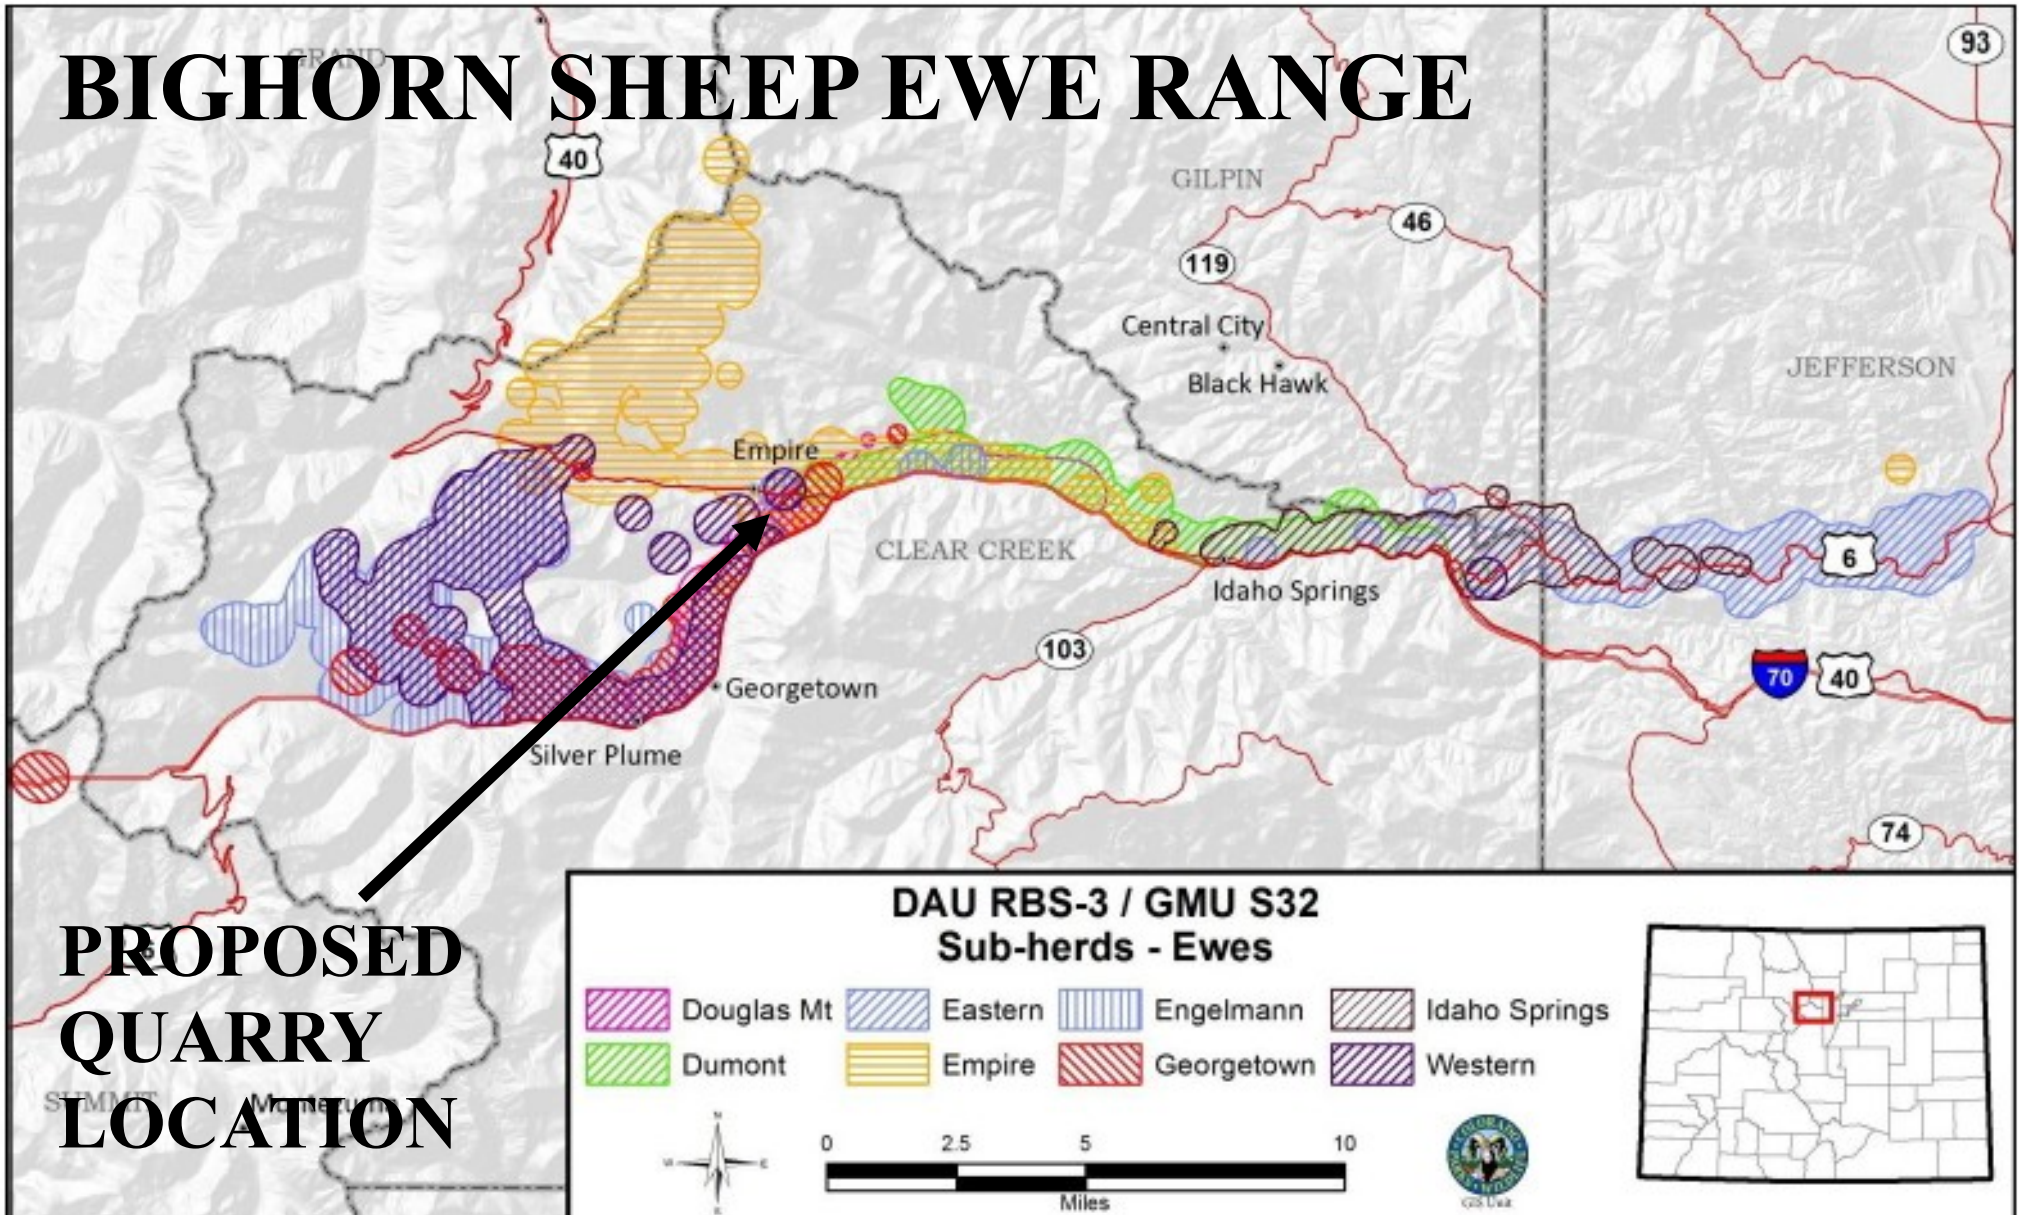

BIGHORN SHEEP ARE THE PRIDE OF COLORADO

**COLORADO
STATE
ANIMAL**

Do you know the name of the Colorado state animal? The Colorado state animal is the Rocky Mountain bighorn sheep.

**COLORADO
DIVISION OF
WILDLIFE
LOGO**

**COLORADO
STATE
UNIVERSITY
LOGO & MASCOT**

BIGHORN SHEEP WINTER & OVERALL RANGE

Figure 1. Distribution of bighorn sheep in the Georgetown herd.

BIGHORN SHEEP EWE RANGE

Figure 20. Ranges of Georgetown bighorn sheep ewe subherds.

BIGHORN SHEEP MORTALITIES

Figure 62. Locations of vehicle caused bighorn sheep mortalities from 1991 to 2010. The numbers indicate the number of bighorn sheep killed at each location where more than 1 bighorn was killed.

US Highway 40 Entrance Ramp onto Westbound Interstate 70

Figure 64. Aerial view of the US Highway 40 entrance ramp onto westbound Interstate 70. The orange circle indicates the area where bighorn sheep are stuck by vehicles.